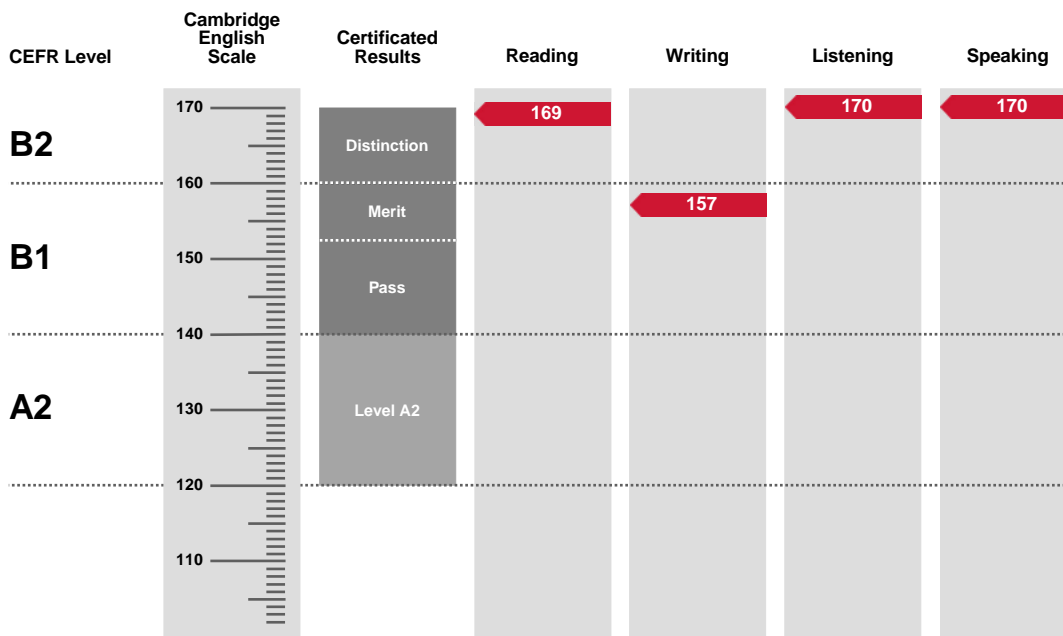

Overall Score

167

CEFR Level

B2

The Preliminary English Test (PET) is an examination targeted at Level B1 in the Council of Europe's Common European Framework of Reference.

Candidates achieving a Pass with Distinction (between 160 and 170 on the Cambridge English Scale) receive the Preliminary English Test certificate stating that they have demonstrated ability at Level B2. Candidates achieving Pass with Merit or Pass (between 140 and 159 on the Cambridge English Scale) receive the Preliminary English Test certificate at Level B1.