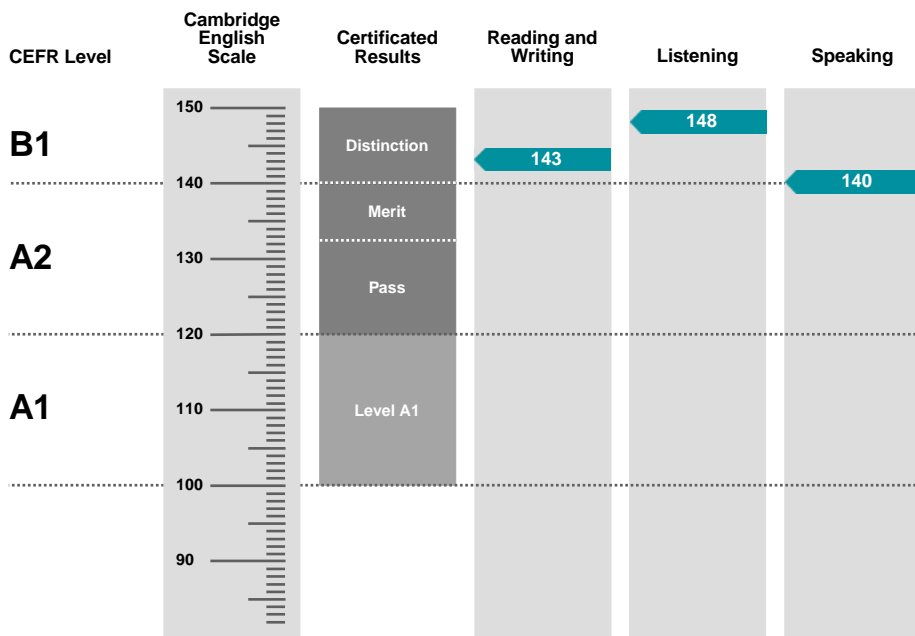

Result

Pass with Distinction

Overall Score

144

CEFR Level

B1

The Key English Test (KET) is an examination targeted at Level A2 in the Council of Europe's Common European Framework of Reference.

Candidates achieving a Pass with Distinction (between 140 and 150 on the Cambridge English Scale) receive the Key English Test certificate stating that they have demonstrated ability at Level B1. Candidates achieving Pass with Merit or Pass (between 120 and 139 on the Cambridge English Scale) receive the Key English Test certificate at Level A2.

Candidates whose performance is below Level A2, but falls within Level A1 (between 100 and 119 on the Cambridge English Scale), receive a Cambridge English certificate stating that they have demonstrated ability at Level A1.