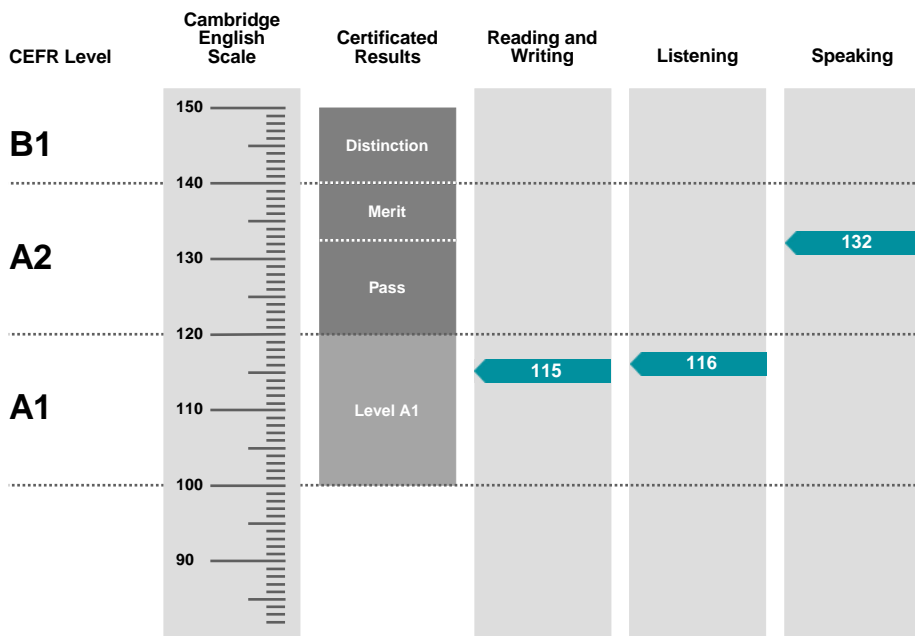

Overall Score

120

CEFR Level

A2

The Key English Test (KET) is an examination targeted at Level A2 in the Council of Europe's Common European Framework of Reference.

Candidates achieving a Pass with Distinction (between 140 and 150 on the Cambridge English Scale) receive the Key English Test certificate stating that they have demonstrated ability at Level B1. Candidates achieving Pass with Merit or Pass (between 120 and 139 on the Cambridge English Scale) receive the Key English Test certificate at Level A2.