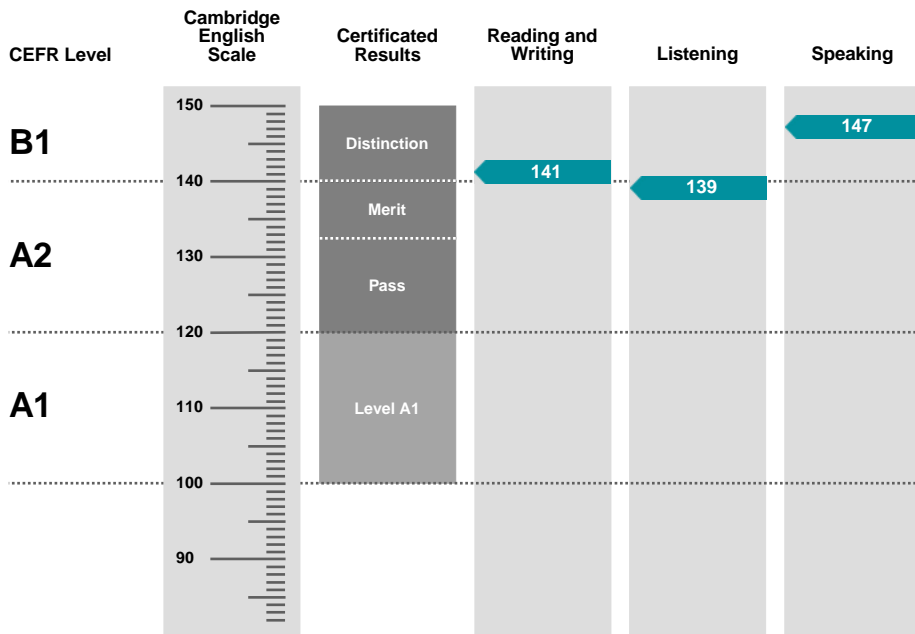

Overall Score

142

CEFR Level

B1

The Key English Test (KET) is an examination targeted at Level A2 in the Council of Europe's Common European Framework of Reference.

Candidates achieving a Pass with Distinction (between 140 and 150 on the Cambridge English Scale) receive the Key English Test certificate stating that they have demonstrated ability at Level B1. Candidates achieving Pass with Merit or Pass (between 120 and 139 on the Cambridge English Scale) receive the Key English Test certificate at Level A2.