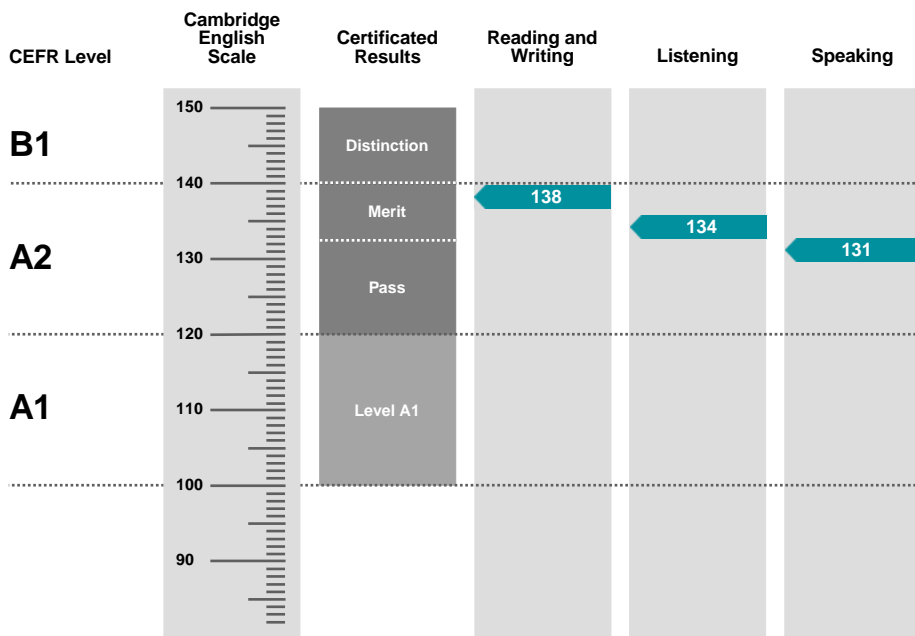

Result

Pass with Merit

Overall Score

135

CEFR Level

A2

The Key English Test (KET) is an examination targeted at Level A2 in the Council of Europe's Common European Framework of Reference.

Candidates achieving a Pass with Distinction (between 140 and 150 on the Cambridge English Scale) receive the Key English Test certificate stating that they have demonstrated ability at Level B1. Candidates achieving Pass with Merit or Pass (between 120 and 139 on the Cambridge English Scale) receive the Key English Test certificate at Level A2.

Candidates whose performance is below Level A2, but falls within Level A1 (between 100 and 119 on the Cambridge English Scale), receive a Cambridge English certificate stating that they have demonstrated ability at Level A1.