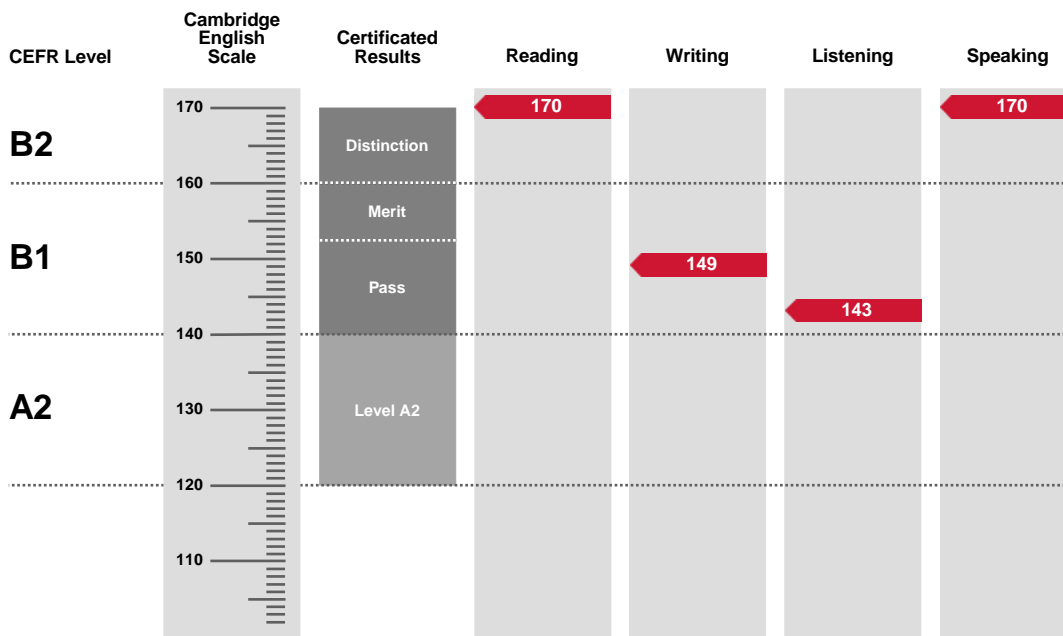

Overall Score

158

CEFR Level

B1

The Preliminary English Test (PET) is an examination targeted at Level B1 in the Council of Europe's Common European Framework of Reference.

Candidates achieving a Pass with Distinction (between 160 and 170 on the Cambridge English Scale) receive the Preliminary English Test certificate stating that they have demonstrated ability at Level B2. Candidates achieving Pass with Merit or Pass (between 140 and 159 on the Cambridge English Scale) receive the Preliminary English Test certificate at Level B1.