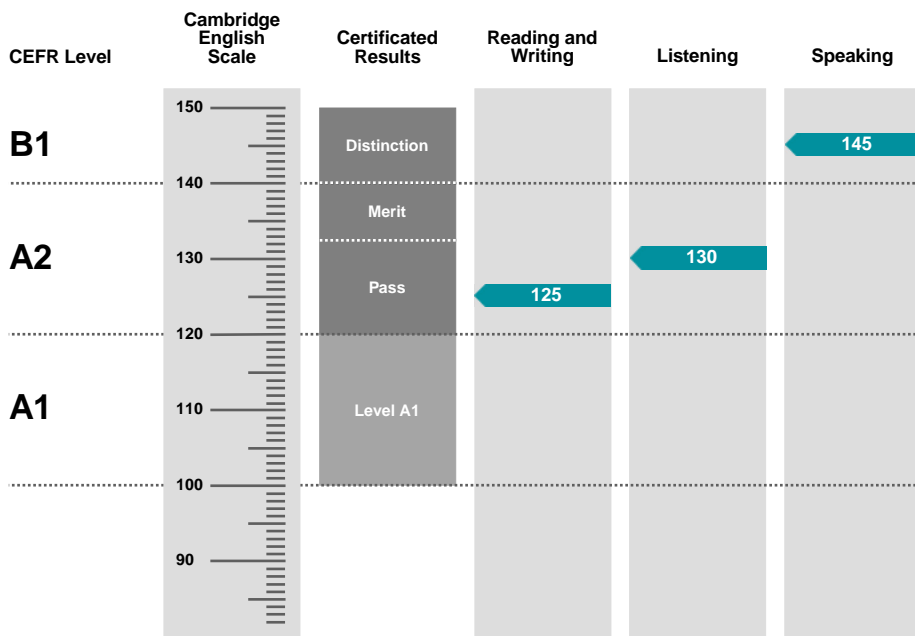

Overall Score

131

CEFR Level

A2

The Key English Test (KET) is an examination targeted at Level A2 in the Council of Europe's Common European Framework of Reference.

Candidates achieving a Pass with Distinction (between 140 and 150 on the Cambridge English Scale) receive the Key English Test certificate stating that they have demonstrated ability at Level B1. Candidates achieving Pass with Merit or Pass (between 120 and 139 on the Cambridge English Scale) receive the Key English Test certificate at Level A2.